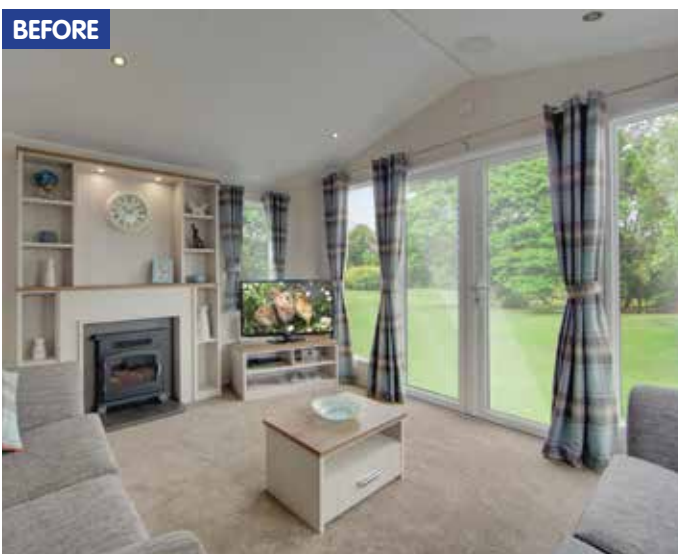

The full lifting of the blind happens in one slick and easy motion while the tilt function allows visitors to set the levels of vision and light.

**BEFORE**

**AFTER**

- Available in sizes up to 2500mm high and 2000mm wide. (Please note, width and height restrictions can apply).
- Full range of glazing options including fire rated and noise reduction.
- Available in 9 colours (see back page).