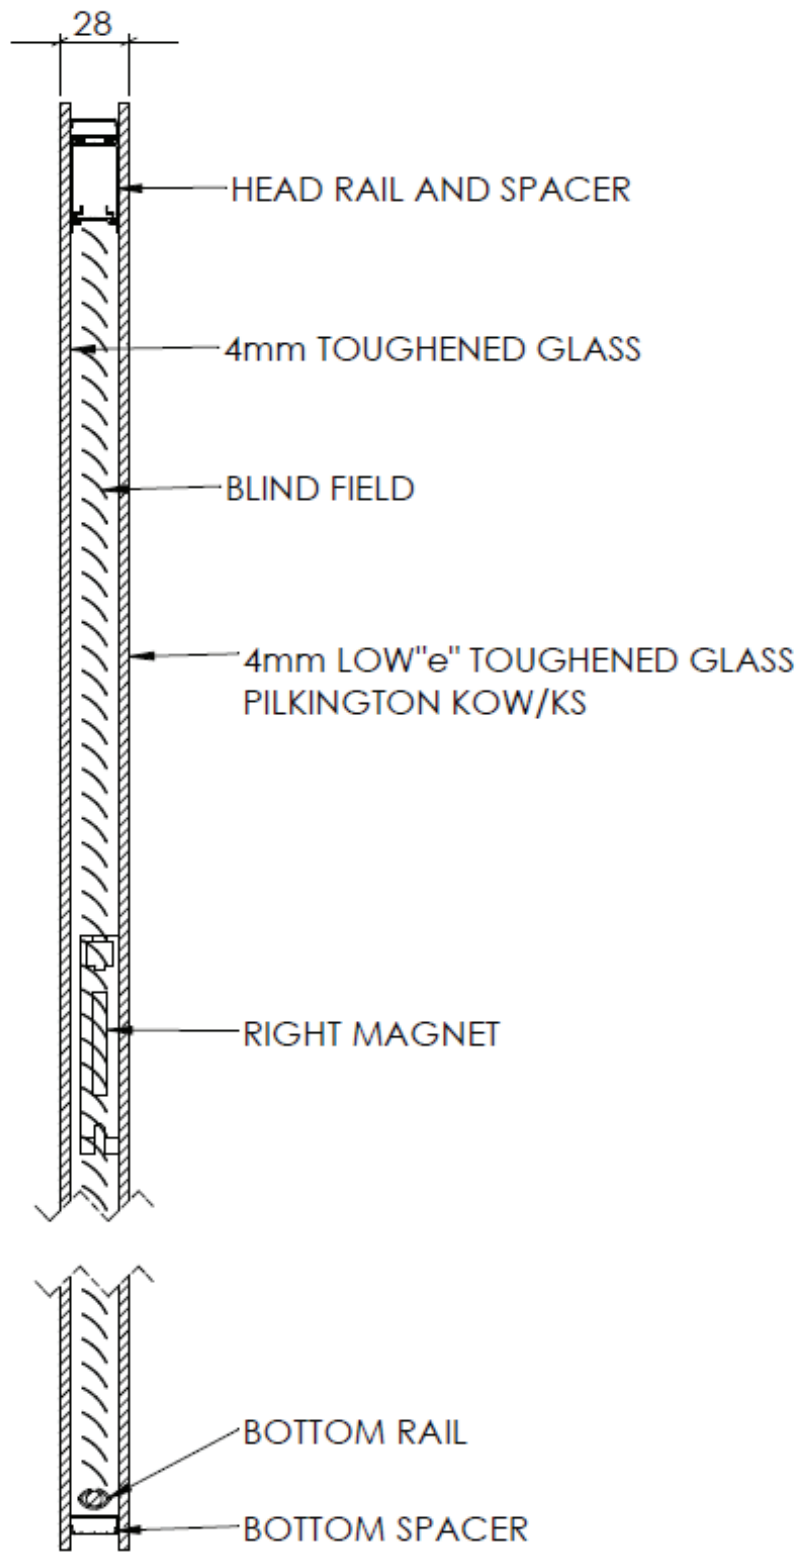

020 8500 2200 www.betweenglassblinds.co.uk

DRAWING TITLE:

TILT ONLY - BOTTOM ONLY MAGNET

DRAWING NO.

A102

DATE: 02/05/13

TILT ONLY-RIGHT LEFT MAGNET

Revit^{cafe}
 www.revitcafe.com
 All content authored
 by Revit Cafe.

© COPYRIGHT - 2010 -
 VISTAMATIC VISION PANELS
 VISTAMATIC® IS A
 REGISTERED TRADEMARK

BgB **betweenglassblinds™**

020 8500 2200 www.betweenglassblinds.co.uk

DRAWING TITLE:

TILT AND LIFT SIDE RAIL DIMENSIONS

DRAWING NO.

DATE: 02/05/13