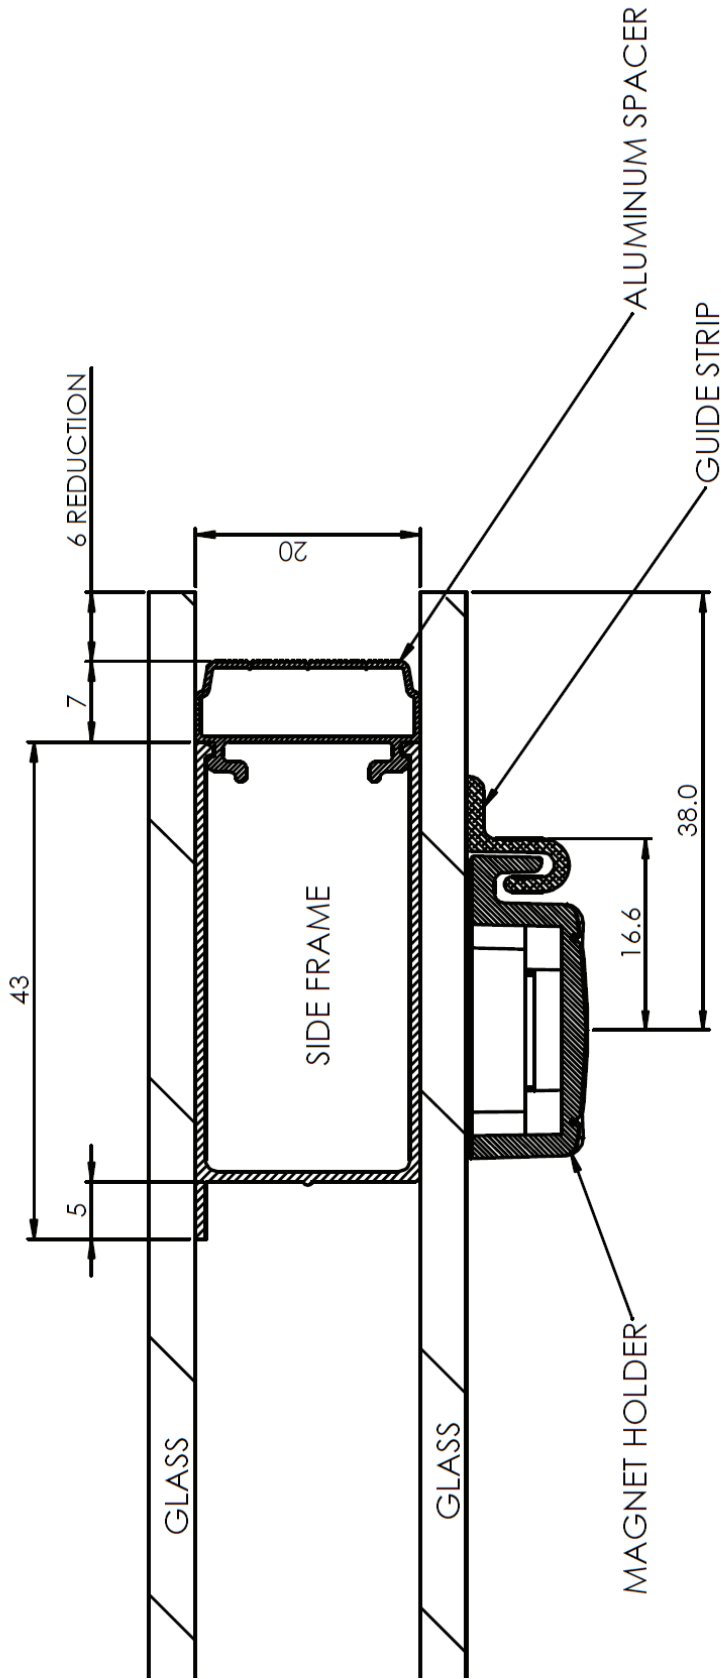

020 8500 2200 www.betweenglassblinds.co.uk

DRAWING TITLE:

TILT ONLY - BOTTOM ONLY MAGNET

DRAWING NO.

A102

DATE: 02/05/13

TILT ONLY-RIGHT LEFT MAGNET

Revit^{cafe}
 www.revitcafe.com
 All content authored
 by Revit Cafe.

© COPYRIGHT - 2010 -
 VISTAMATIC VISION PANELS
 VISTAMATIC® IS A
 REGISTERED TRADEMARK

BgB **betweenglassblinds™**

020 8500 2200 www.betweenglassblinds.co.uk

DRAWING TITLE:

TILT AND LIFT SIDE RAIL DIMENSIONS

DRAWING NO.

DATE: 02/05/13